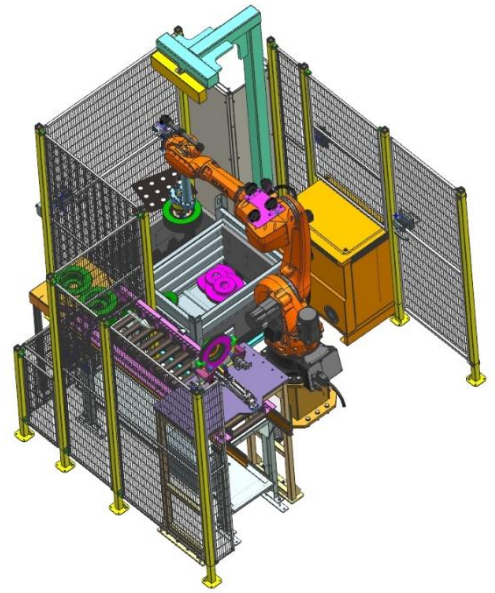

# Automation Technology Applications

- : Robotic Applications
- :: PC-PLC Automation Systems
- ::: Servo Drive Applications

"Quality"  
Under  
Control

**Sibermetik**  
Makine & Otomasyon Uygulamaları

CAUTION LIGHT

assembly lines

## Line or Single Station

- Automatic Screw Feeding and Tightening
- Part Handling and Positioning
- ServoPress Force and Distance Control
- Ultrasonic Welding
- Robotic Application
- Camera Control
- End-of-Process Data Storage