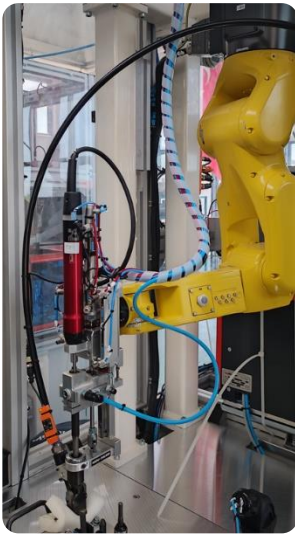

# Automation Technology Applications

- : Robotic Applications
- :: PC-PLC Automation Systems
- ::: Servo Drive Applications

"Quality"  
Under  
Control

**Sibermetik**  
Makine & Otomasyon Uygulamaları

CAUTION LIGHT

## Line or Single Station

- Automatic Screw Feeding and Tightening
- Part Handling and Positioning
- ServoPress Force and Distance Control
- Ultrasonic Welding
- Robotic Application
- Camera Control
- End-of-Process Data Storage