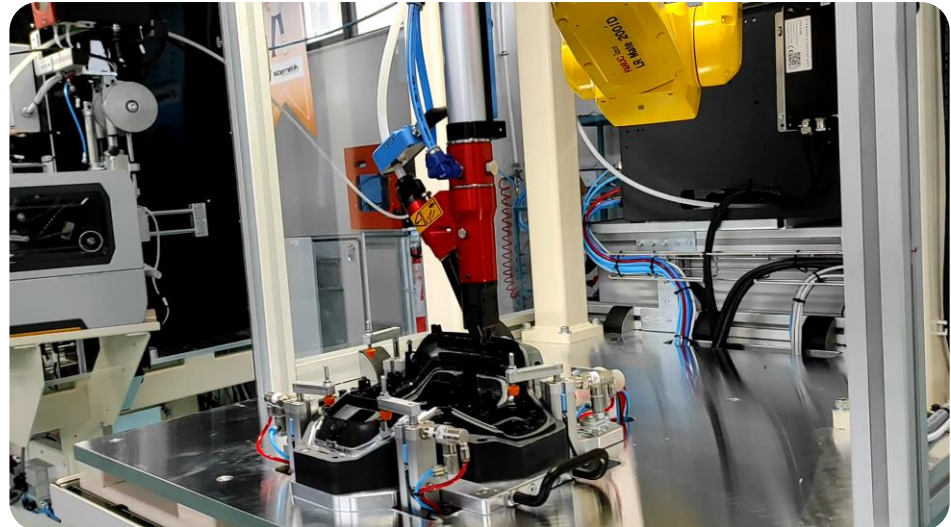

# Automation Technology Applications

- : Robotic Applications
- :: PC-PLC Automation Systems
- ::: Servo Drive Applications

"Quality"  
Under  
Control

**Sibermetik**  
Makine & Otomasyon Uygulamaları

CAUTION LIGHT

assembly lines

## Line or Single Station

- Automatic Screw Feeding and Tightening
- Part Handling and Positioning
- ServoPress Force and Distance Control
- Ultrasonic Welding
- Robotic Application
- Camera Control
- End-of-Process Data Storage