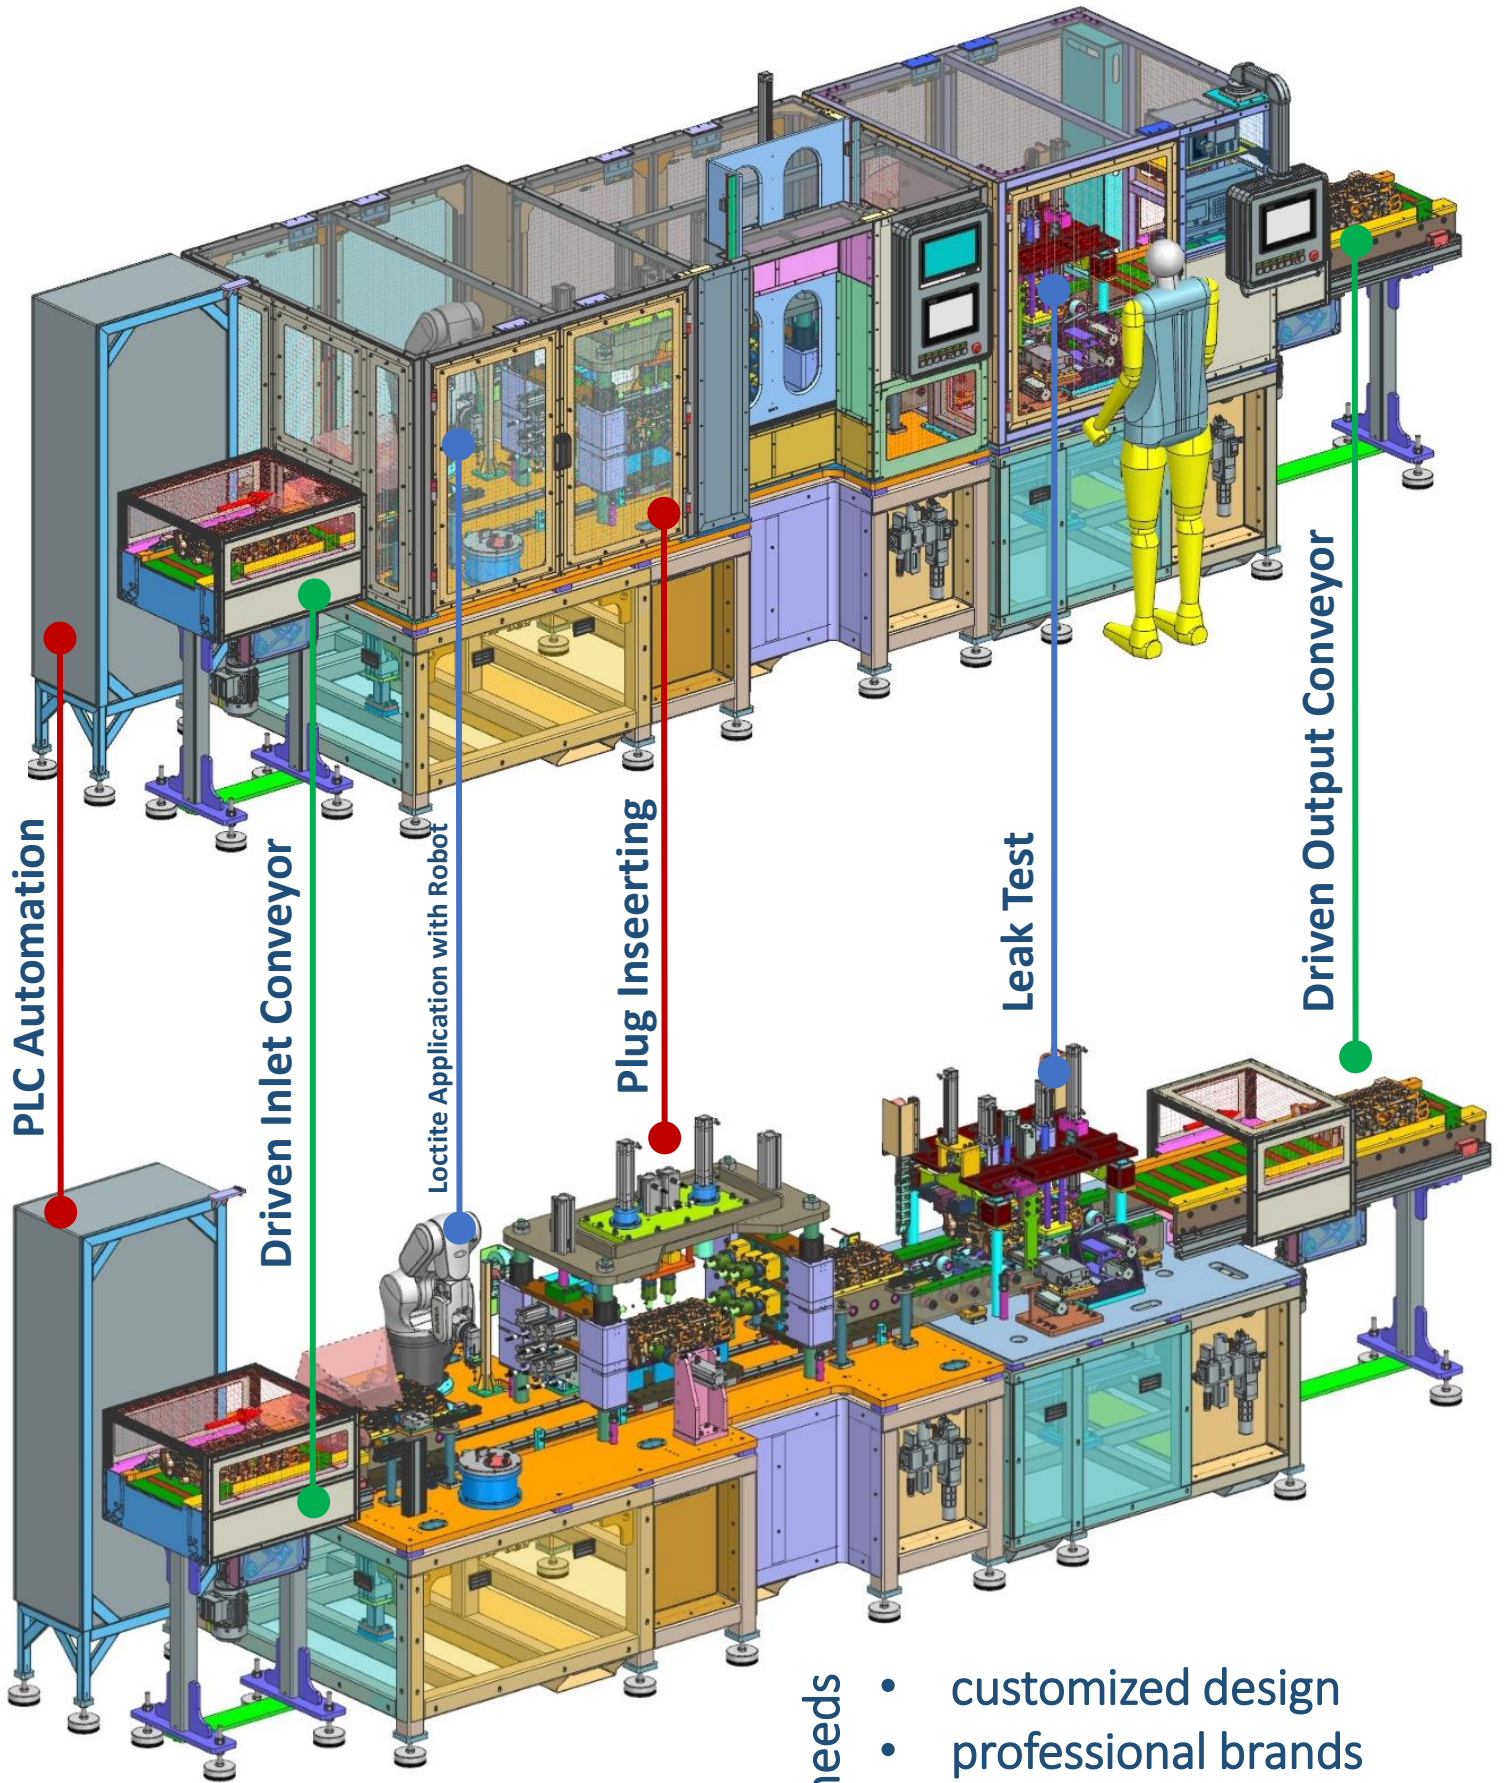

Assembly & Test Lines

for your needs

- customized design
- professional brands
- convenient installation
- customized solutions
- assembly lines