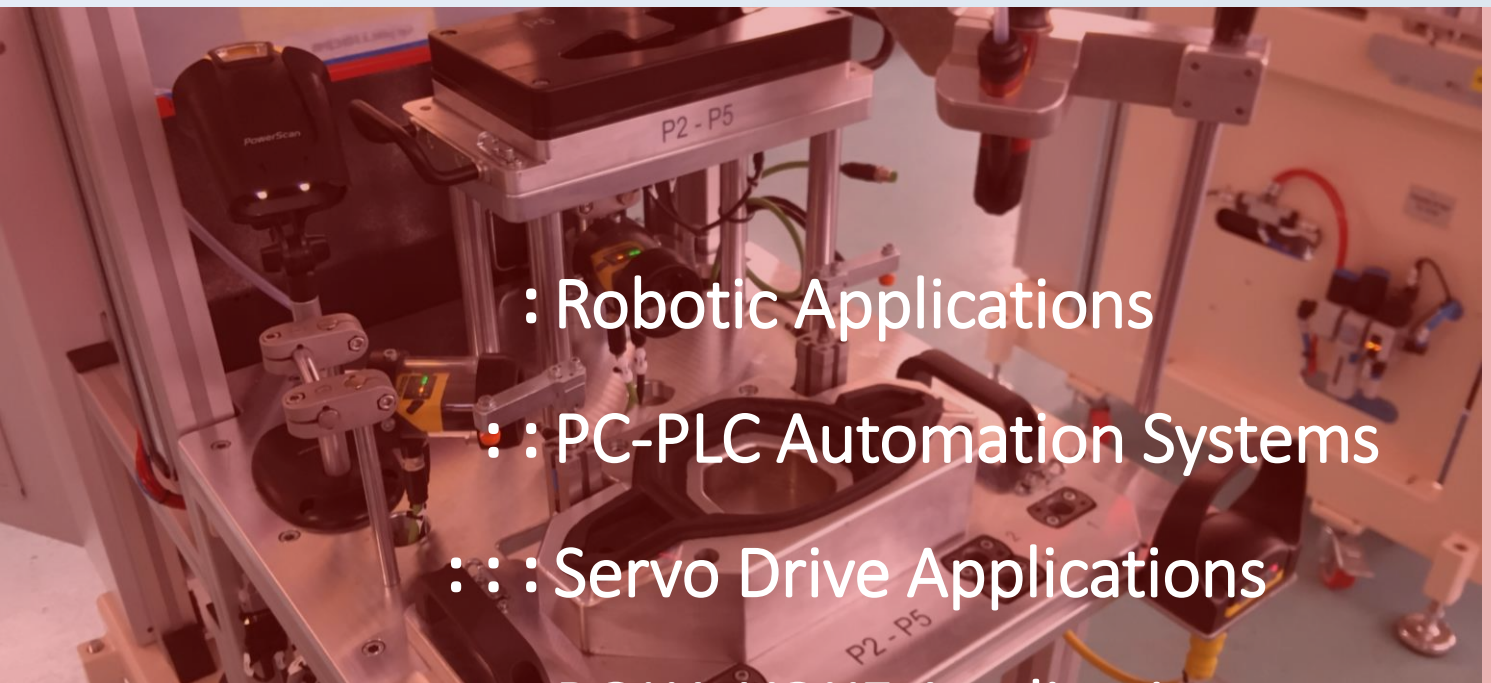

Automation Technology Applications

- : Robotic Applications
- :: PC-PLC Automation Systems
- ::: Servo Drive Applications